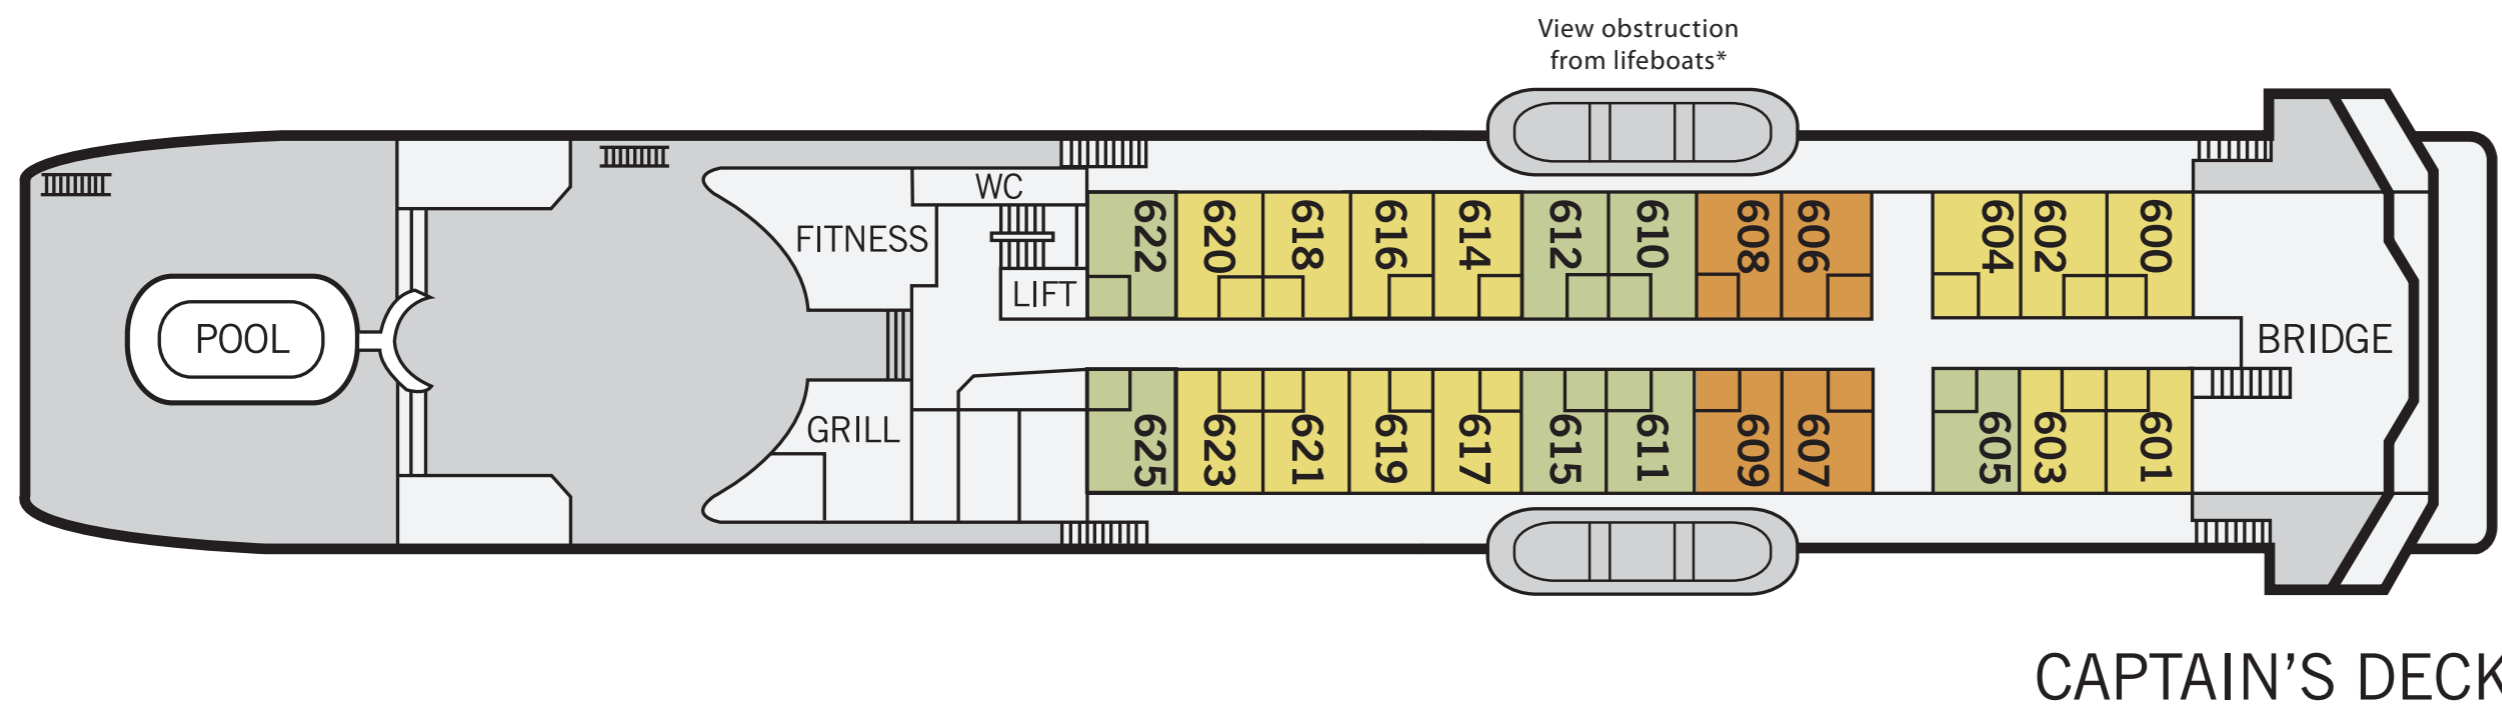

Ocean Diamond

- Balcony Suite
- Single Obstructed View
- Twin Obstructed View
- Twin Window
- Suite
- Single with Porthole
- Triple

* Please note, a few "window" cabins may have partially obstructed views eg. Portion of life boat on the deck fore/aft, or view is obstructed looking down.