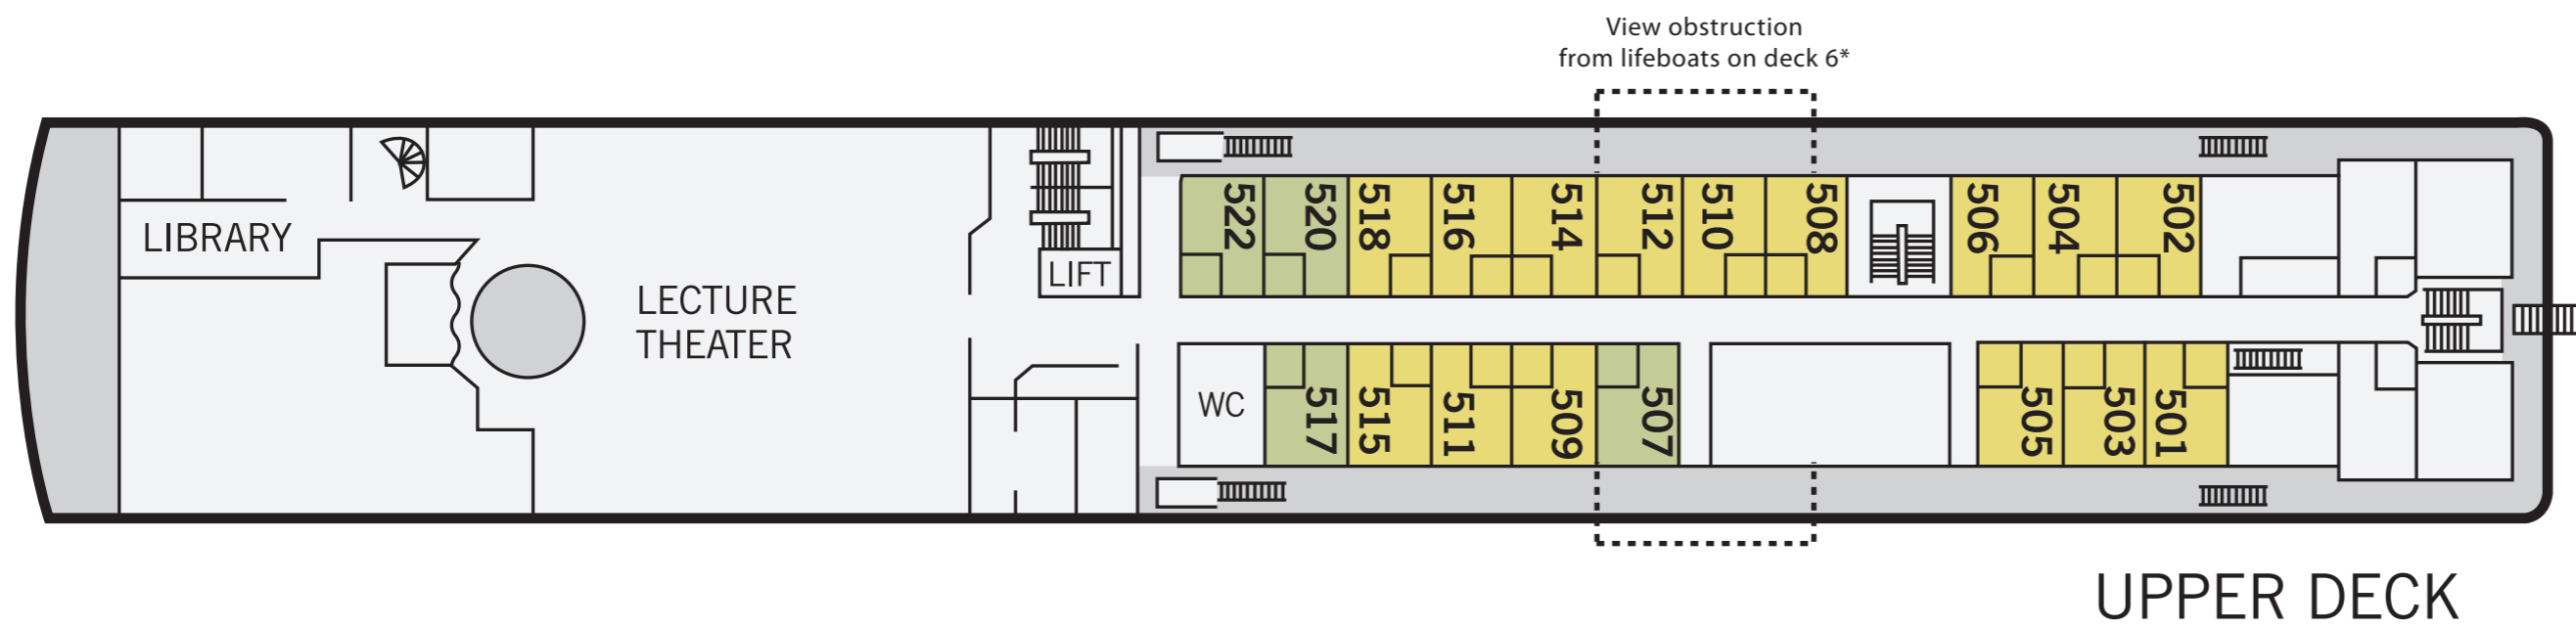

Ocean Diamond

- Balcony Suite
- Single Obstructed View
- Twin Obstructed View
- Twin Window
- Suite
- Single with Porthole
- Triple

* Please note, a few "window" cabins may have partially obstructed views eg. Portion of life boat on the deck fore/aft, or view is obstructed looking down.