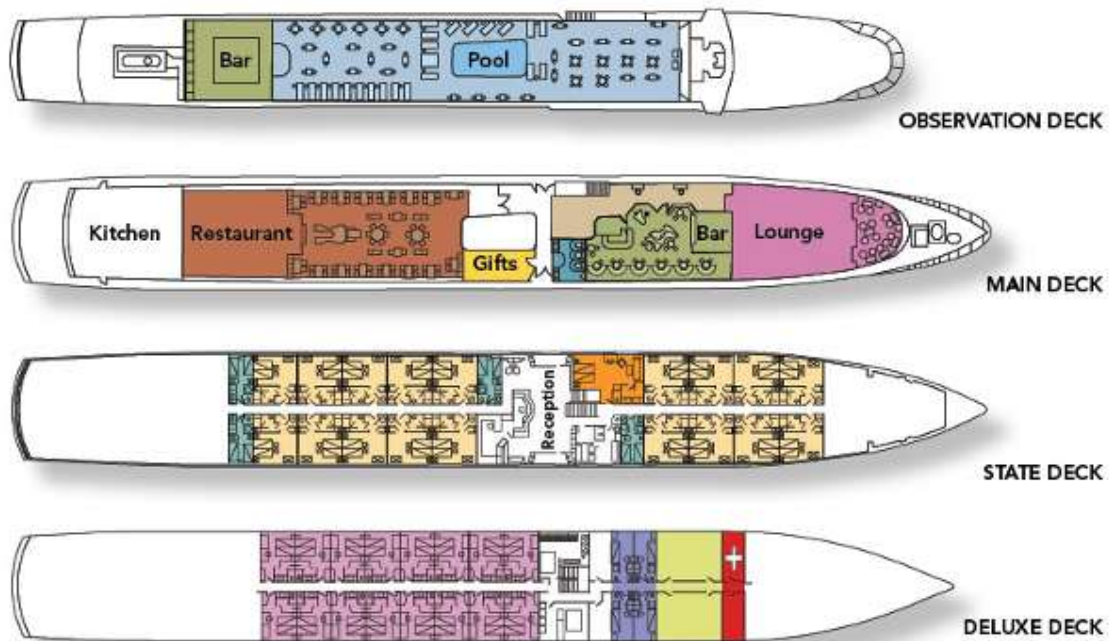

BELMOND
ROAD TO MANDALAY
 MYANMAR

DECK PLANS

Key

					
GOVERNOR'S 1 Cabin	STATE 18 Cabins	DELUXE 16 Cabins	SUPERIOR 4 Cabins	SINGLE 4 Cabins	Road to Mandalay Wellbeing