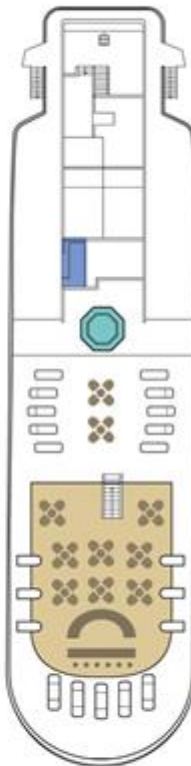

Cabin Types

Classic Cabin (16)
139 ft / 12.80 m²

Classic Family Cabin (2)
139 ft / 12.80 m²

Standard Cabin (2)
128 ft / 12.05 m²

Owner's Cabin (1)
170 ft / 18.90 m²

Boat Deck

- Fitness Room
- Hot tub
- Outside Sky Bar

Cabin Deck

- Classic Cabin (16)
- Classic Family Cabin (2)
- Standard Cabin (1)

Main Deck

- Dining Room
- Natural history library
- Gift Shop
- Owner's Cabin
- Infirmary
- Disembarkation Gangway
- Restrooms
- Bar salon