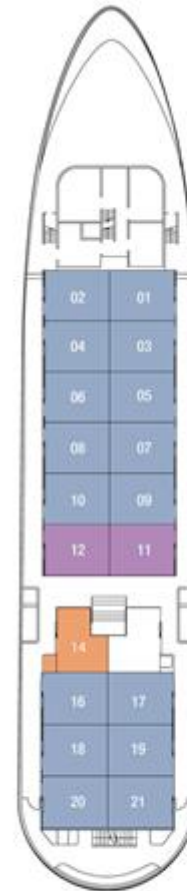

Cabin Types

Classic Cabin (16)
139 ft / 12.80 m²

Classic Family Cabin (2)
139 ft / 12.80 m²

Standard Cabin (2)
128 ft / 12.05 m²

Owner's Cabin (1)
170 ft / 18.90 m²

Boat Deck

- Fitness Room
- Hot tub
- Outside Sky Bar

Cabin Deck

- Classic Cabin (16)
- Classic Family Cabin (2)
- Standard Cabin (1)

Main Deck

- Dining Room
- Natural history library
- Gift Shop
- Owner's Cabin
- Infirmary
- Disembarkation Gangway
- Restrooms
- Bar salon