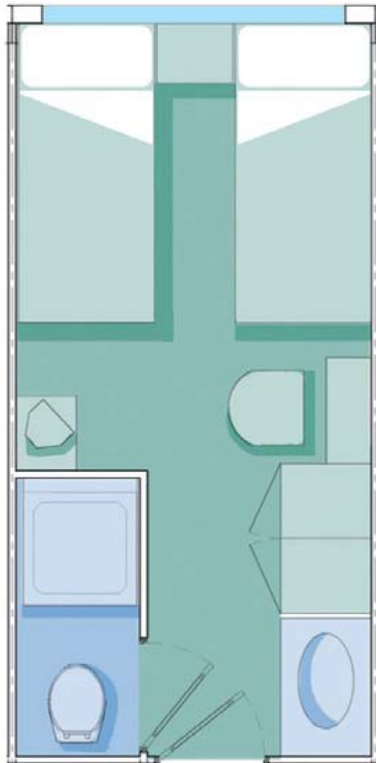

State Cabin

As this is our most popular cabin type on the Road To Mandalay, we have increased the total number to 18 cabins. Their comfort will meet all our guests' requirements.

Specifications

- 23.25 sq m, 250 sq ft
- Cupboard with shelves
- Ottoman (multifunctional)
- Desk/dressing table and chair, Armchair
- Bedside tables
- Built-in flat-screen TV
- Twin beds (can be configured into a double bed)
- Luggage rack
- Wardrobe and drawers
- En-suite with shower and single washbasins, Separate WC facilities
- Two large windows

Specifications

- 29.1 sq m, 313 sq ft
- Twin beds (can be configured into a double bed)
- Bedside tables
- Wardrobe (including drawers)
- Lounge area
- En-suite with shower and double washbasins
- Separate WC facilities
- Two built-in flat-screen TVs
- Desk/dressing table and chair
- Luggage rack
- Three large windows

Deluxe Cabin

This is a completely new concept on the Road To Mandalay ship. These 16 cabins have been designed to optimise space and views through their three windows.

Specifications:

- 17.95 square meters, 193.2square feet
- Twin Beds
- Bedside tables
- Built-in flat-screen TV
- Luggage rack
- Desk/dressing table and chair
- En-suite with shower, single washbasin and WC facilities.
- Wardrobe and drawers
- Three windows

Specifications:

- 11.3 square meters, 121 square feet
- Twin beds
- A Bedside table
- Wardrobe and drawers
- Desk/dressing table and stool
- TV
- En-suite with shower and WC facilities. Single washbasin inside cabin
- One large window