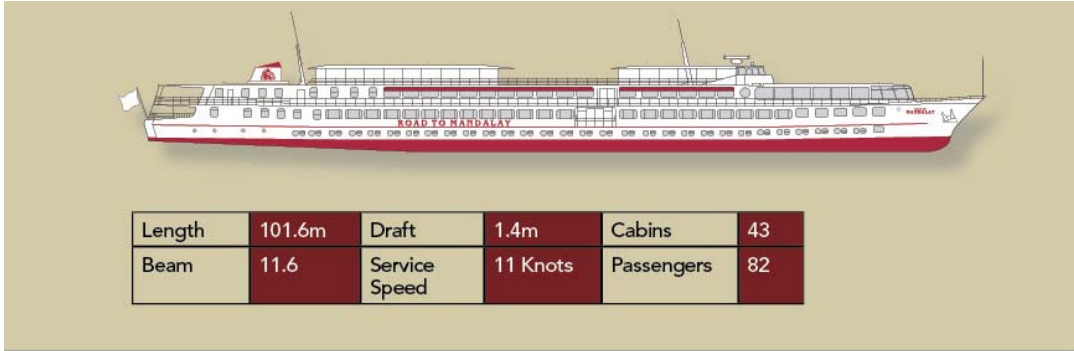

Deck Plans

OBSERVATION DECK

MAIN DECK

STATE DECK

DELUXE DECK

Key

GOVERNOR'S
1 Cabin

STATE
18 Cabins

State Cabin

As this is our most popular cabin type on the Road To Mandalay, we have increased the total number to 18 cabins. Their comfort will meet all our guests' requirements.

Specifications

- 23.25 sq m, 250 sq ft
- Cupboard with shelves
- Ottoman (multifunctional)
- Desk/dressing table and chair, Armchair
- Bedside tables
- Built-in flat-screen TV
- Twin beds (can be configured into a double bed)
- Luggage rack
- Wardrobe and drawers
- En-suite with shower and single washbasins, Separate WC facilities
- Two large windows