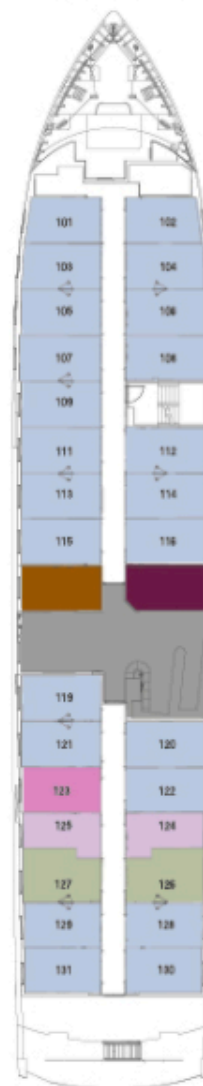

Sky Deck

Panorama Deck

Expedition Deck

Horizon Deck

Ocean Deck

- Solarium
- Fitness Room

- Panorama Veranda
- Bridge
- Darwin Suite
- Explorer Cabin
- Panorama Bar & Lounge
- Restrooms
- Outdoor Terrace
- ◆ Interconnected cabins

- Expedition Veranda
- Expedition Lounge & Library
- Restrooms
- Explorer Cabin
- Discovery Room
- Hot Tub
- ◆ Interconnected cabins

- Explorer Cabin
- Gift Shop
- Reception Area
- Restrooms
- Infirmary
- Voyager Cabin
- Explorer Family Cabin
- ◆ Interconnected cabins