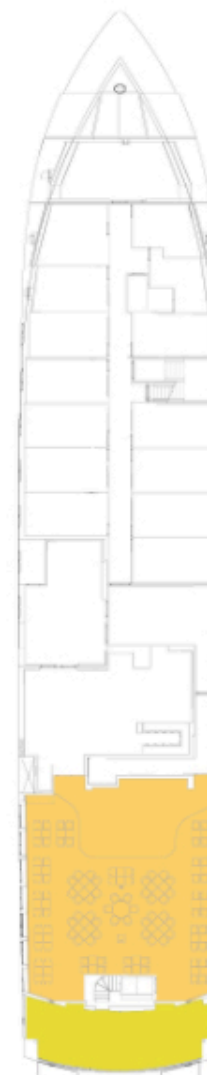

Sky Deck

Panorama Deck

Expedition Deck

Horizon Deck

Ocean Deck

- Solarium
- Fitness Room

- Panorama Veranda
- Bridge
- Darwin Suite
- Explorer Cabin
- Panorama Bar & Lounge
- Restrooms
- Outdoor Terrace
- ◆ Interconnected cabins

- Expedition Veranda
- Expedition Lounge & Library
- Restrooms
- Explorer Cabin
- Discovery Room
- Hot Tub
- ◆ Interconnected cabins

- Explorer Cabin
- Gift Shop
- Reception Area
- Restrooms
- Infirmary
- Voyager Cabin
- Explorer Family Cabin
- ◆ Interconnected cabins